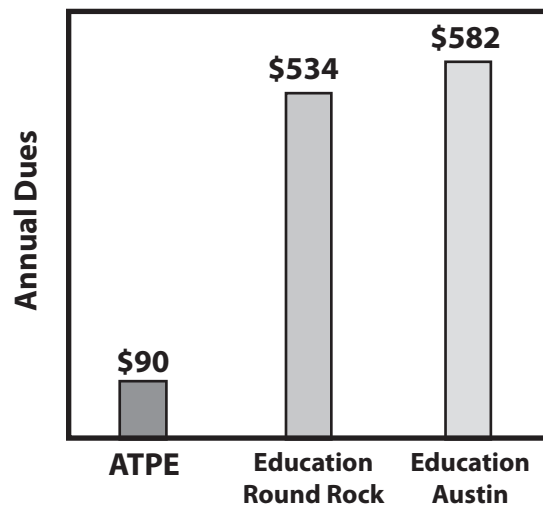

DON'T SUFFER FROM **STICKER SHOCK**

ATPE—\$90 for the entire year for
first-time professional members*

**Join the more than 112,000 educators who
enjoy the value of ATPE membership.
Visit atpe.org today.**

*First-time professional memberships are available only to educators who have never been professional members of ATPE.